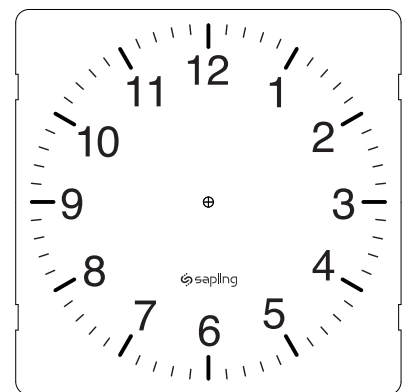

-Additional cost will apply

Dial A

Dial B

Dial C

Dial D

Dial E

Dial F

Dial G

**Digital Clock Options:**

**Number of Digits:**

Four Digits

Six Digits

**Size Availability:**

2.5" (6 cm) Digit height

4.0" (10 cm) Digit height

**Digital Clock Display Options:**