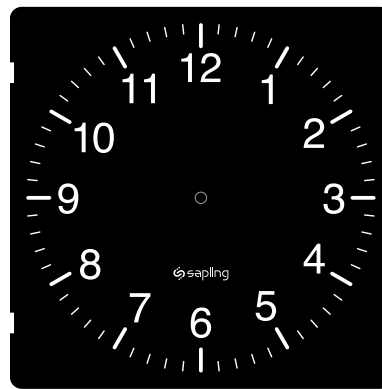

-Additional cost will apply

Dial A

Dial B

Dial C

Dial D

Dial E

Dial F

Dial G

**Digital Clock Options:**

**Number of Digits:**

Four Digits

Six Digits

**Size Availability:**

2.5" (6 cm) Digit height

4.0" (10 cm) Digit height

**Digital Clock Display Options:**