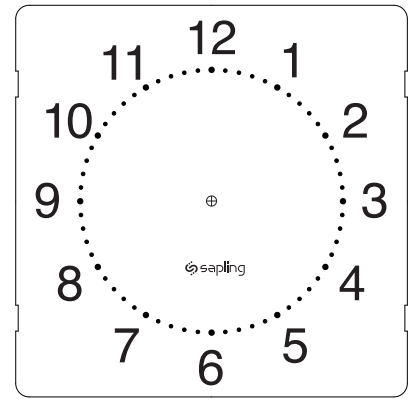

Specialty Dials

-Additional cost will apply

Dial A