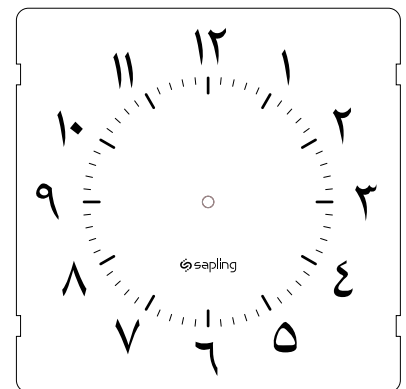

Square/Round Dial Options:

Standard Dials

-At no additional cost

Specialty Dials

-Additional cost will apply

Dial G