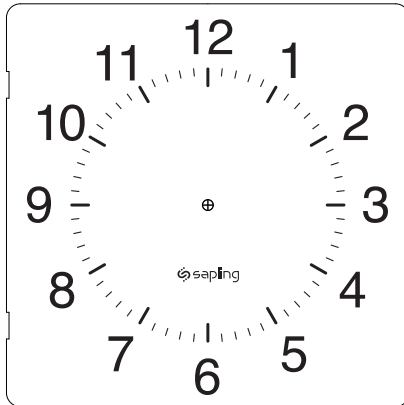

Square/Round Dial Options:

Standard Dials

-At no additional cost

Dial S