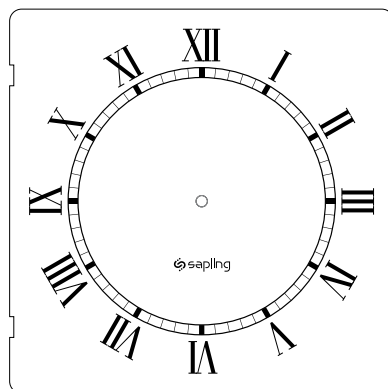

-Additional cost will apply

Dial A

Dial B

Dial C

Dial D

Dial E

Dial F

Dial G

**Digital Clock Options:**

**Number of Digits:**

Four Digits

Six Digits

**Size Availability:**

2.5" (6 cm) Digit height

4.0" (10 cm) Digit height

**Digital Clock Display Options:**