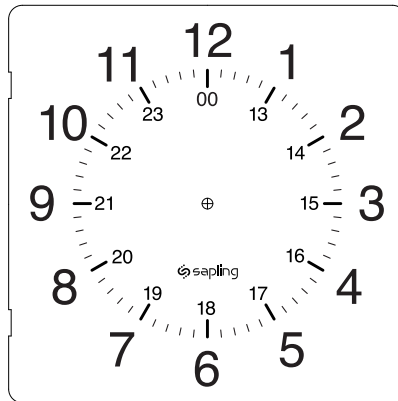

Square/Round Dial Options:

Standard Dials

-At no additional cost

Dial M

Specialty Dials

-Additional cost will apply