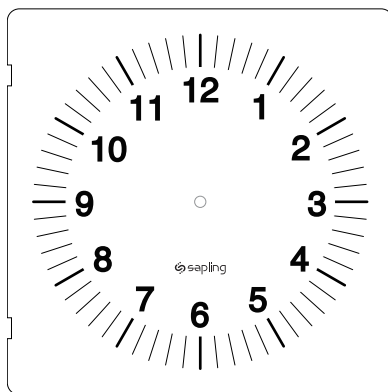

Square/Round Dial Options:

Standard Dials

-At no additional cost

Specialty Dials

-Additional cost will apply

Dial B