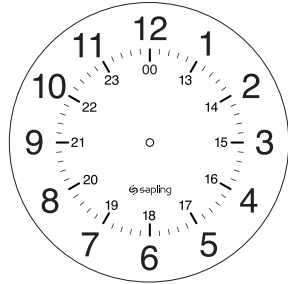

The time displays are mounted on an aluminum pole, which is then mounted on the wall. Below each clock is a nameplate that displays the time zone for each individual clock.

Sapling Time Zone Clock made with five 4.0" (each digit height), 4 digit digital clocks with red displays

Design Options

- Offered with 3 to 7 zones (clocks) of cities/countries chosen by the customer
- Available with analog, digital or a mix of both on the same display pole
- City/Country names are available in black letters over a white background or in white letters over a black background

Analog clocks may be round or square and are offered in various sizes, dial styles and hand designs

SHAPE

round

square

DIALS

standard dial

dial m

STANDARD DIALS