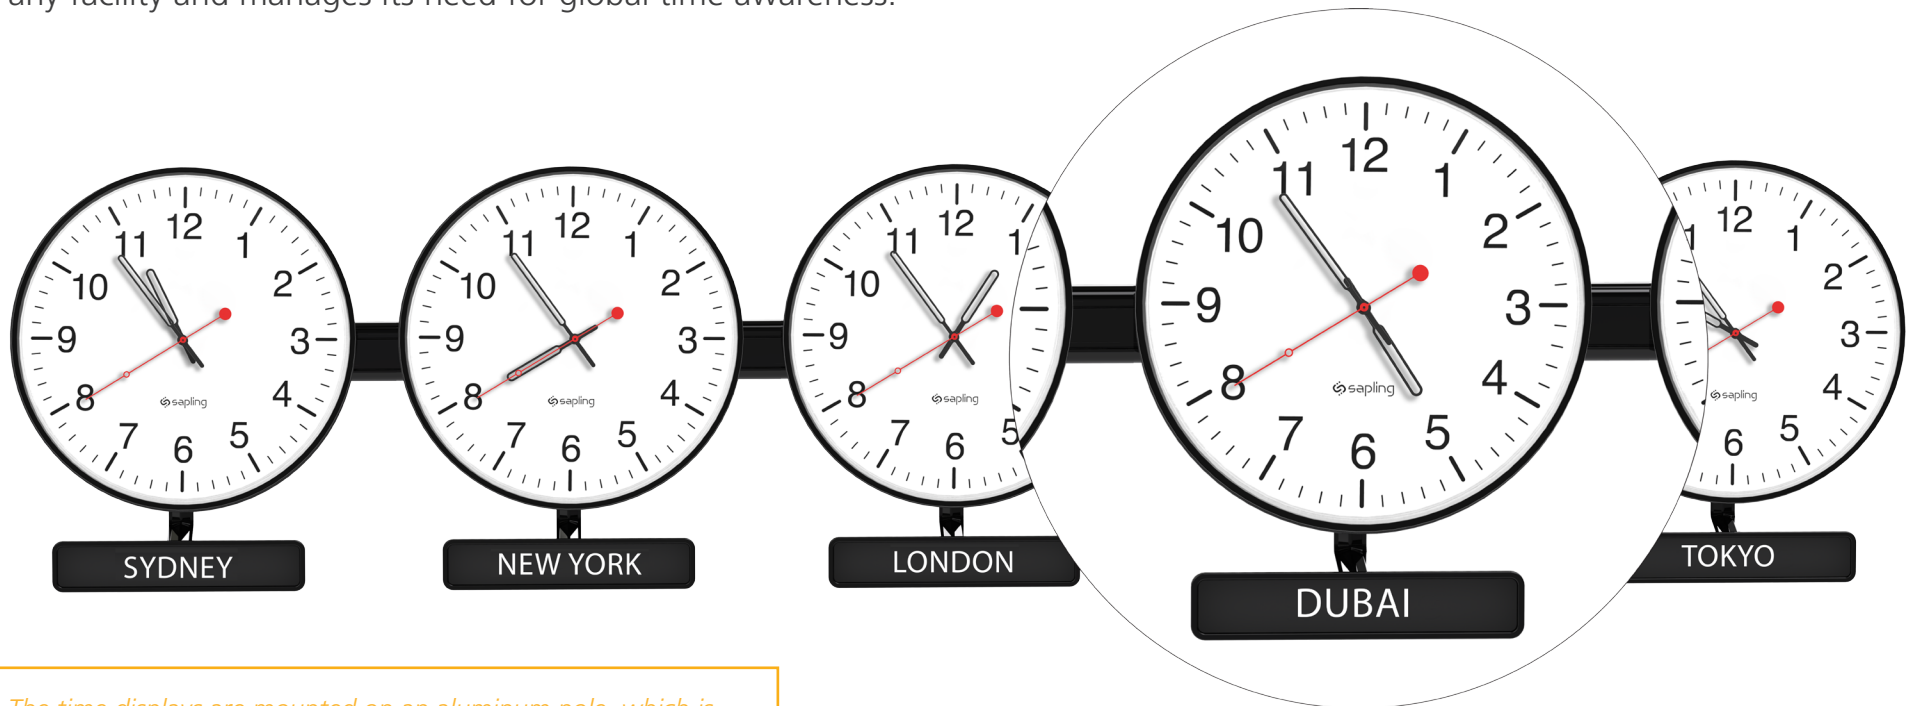

SAPLING

TIME ZONE CLOCKS

here, there, everywhere

Sapling Time Zone Clocks

The Sapling Time Zone Clock displays accurate time for desired locations around the world.

Time Zone Clocks are ideal for many types of facilities including: corporate offices, public trading companies, airports, train/bus terminals, hotels, conference rooms and logistical and freight companies. A Sapling Time Zone Clock seamlessly integrates into any facility and manages its need for global time awareness.

The time displays are mounted on an aluminum pole, which is then mounted on the wall. Below each clock is a nameplate that displays the time zone for each individual clock.

Sapling Time Zone Clock made with five 4.0" (each digit height), 4 digit digital clocks with red displays

Design Options

- Offered with 3 to 7 zones (clocks) of cities/countries chosen by the customer
- Available with analog, digital or a mix of both on the same display pole
- City/Country names are available in black letters over a white background or in white letters over a black background