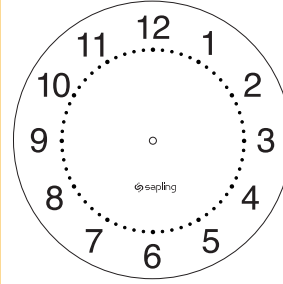

The time displays are mounted on an aluminum pole, which is then mounted on the wall. Below each clock is a nameplate that displays the time zone for each individual clock.

Sapling Time Zone Clock made with five 4.0" (each digit height), 4 digit digital clocks with red displays

Design Options

- Offered with 3 to 7 zones (clocks) of cities/countries chosen by the customer
- Available with analog, digital or a mix of both on the same display pole
- City/Country names are available in black letters over a white background or in white letters over a black background

Analog clocks may be round or square and are offered in various sizes, dial styles and hand designs

SHAPE

round

square

DIALS

standard dial

dial m

STANDARD DIALS