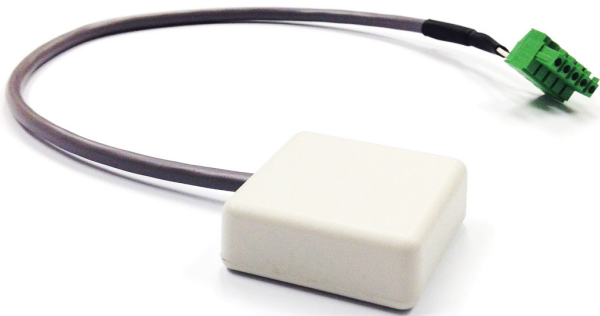

Sapling Temperature Sensor Accessory

Sapling offers creative solutions for the needs of a facility with our digital clock and accessory options. The Sapling Temperature Sensor is an added accessory for monitoring temperature in your facility utilizing the digital clocks. Interfacing with a Sapling 3200 or 3300 digital clock, this added accessory gives you the ability to monitor the temperature in your facility.

The temperature sensor comes with a 5 foot (152 cm) cable that is hard wired to each 3200 or 3300 digital clock. The user can place the sensor anywhere within the 5 foot radius of the clock to read the temperature of the area.

The temperature on the clock can be displayed in either Fahrenheit or Celsius. Customers who use Wired, Wireless, TalkBack Wireless, or Wireless Messaging digital clocks can configure their clocks to display the temperature using a configuration software which is accessible via a USB Interface cable to the digital clock

(part number: D-USB485-INTF-1 sold separately). IP clocks can be configured through the IP clock web interface (so there is no need for the USB Interface cable).

The user can also designate how long they would like the temperature to show while alternating with the time or with the time and date. For example, the clock can show the time for 5 seconds, show the date for 3 seconds, and show the temperature for 3 seconds. The user can also select to only alternate between time and temperature.