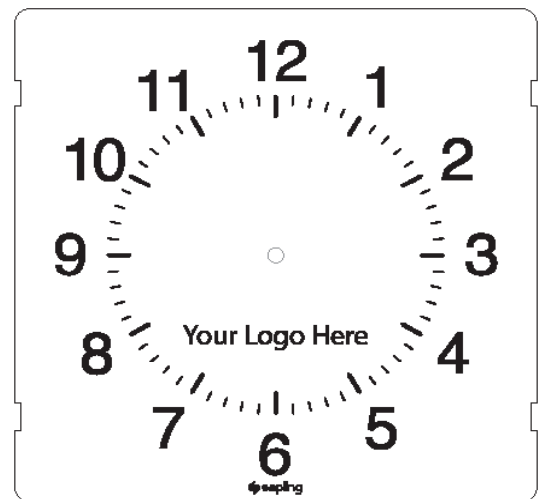

If you want to take your customization even further, Sapling can also print dials with the customer's logo. We at Sapling pride ourselves on our high quality standards and in order to be able to print quality dials with the custom logo, we need to receive a high resolution digital file of the logo from the customer in one of the following formats:

- an EPS file format (vector line)
- an AI file format (Adobe Illustrator)

Sapling requires a high resolution copy of the logo in an EPS or AI file format (in CMYK), as these programs are designed and formatted for professional printing. Other high resolution digital file formats (such as JPEG or PNG) might be acceptable for printing the dials, however if they are not formatted for professional printing, slight color variations in the logo can occur. We print our dials directly from the file provided to us and, unless told otherwise, colors will print as formatted in the logo file provided.

Before we print the dials, Sapling provides a digital proof in a PDF format to the customer for approval. This proof is for the custom logo positioning and proportions. However, the colors presented on the computer monitor (when viewing the proof) may not reflect the actual color printed on the dial because color tones vary from one computer monitor to another. If there are questions or concerns about exact color matches, please consult with your Sapling Sales Representative.

Having a dial with a custom logo is a great way to showcase your school, hospital or company, and create brand recognition. Sapling can take an ordinary looking clock and make it extraordinary. Please check out all of the options and design styles offered by Sapling before placing your next order for a synchronized clock system.

Our clock options can be found at: <http://sapling-inc.com/options-forms/>