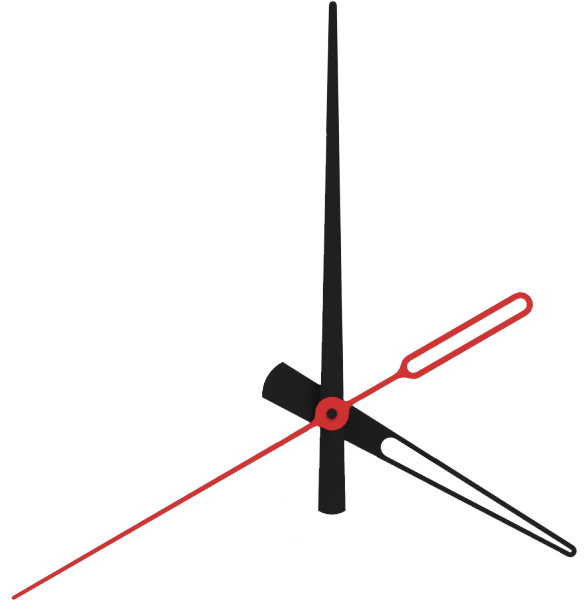

Specialty Hands

- Additional cost will apply

Hands 1