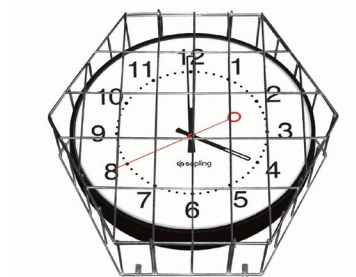

Wire Guard - Analog Clocks

Designed to protect clocks in gymnasiums and other harsh environments, each wire guard is constructed with steel rods and dipped in a zinc coating to provide maximum protection in any setting. Used in conjunction with Sapling 12" (30 cm) and 16" (40 cm) round analog clocks.