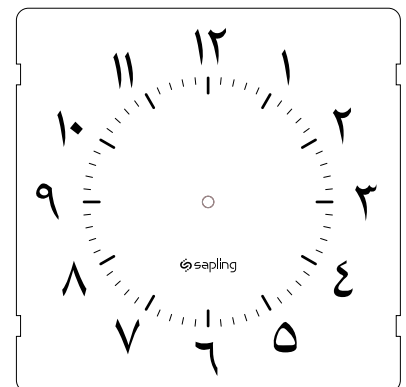

Dial E

Dial F

Dial G

**Dial Customization Options:**

Dial Z

Get your logo printed on your analog clock dial! For more information, including additional costs, please contact your Sapling Representative.

**Round Analog Clock Case:**