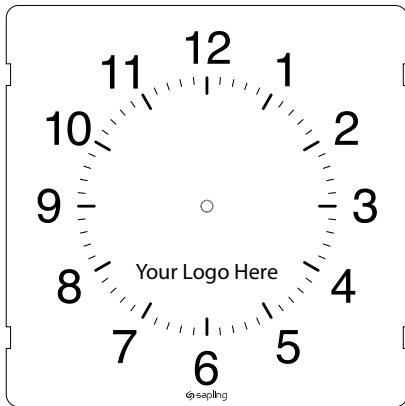

Dial E

Dial F

Dial G

**Dial Customization Options:**

Dial Z

Get your logo printed on your analog clock dial! For more information, including additional costs, please contact your Sapling Representative.

**Round Analog Clock Case:**

Mineral Black Back Clock Case  
Front Metallic Gray Rim

White Back Clock Case  
Front Metallic Gray Rim

**Digital Clock Options:**

**Number of Digits:**

Four Digits

Six Digits

**Size Availability:**

2.5" (6 cm) Digit height