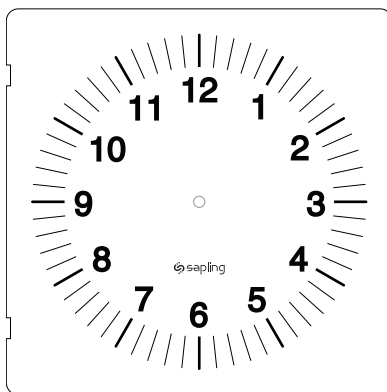

Square/Round Dial Options:

Standard Dials

-At no additional cost

Specialty Dials

-Additional cost will apply

Dial B