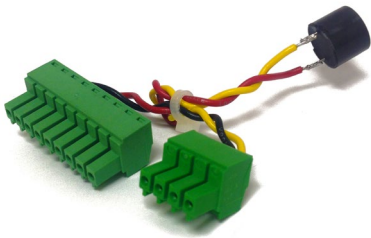

Accessories:

Buzzer

Installed inside a digital clock, Sapling's buzzer accessory works in conjunction with Sapling's Elapsed Timer to sound an audible tone at the end of a countdown. The buzzer will only interface with a 3300 digital clock model.