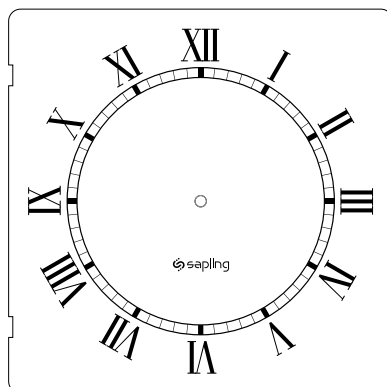

Dial S

Dial M

**Specialty Dials**

-Additional cost will apply

Dial A

Dial B

Dial C

Dial D

Mineral Black Back Clock Case  
Front Metallic Gray Rim

White Back Clock Case  
Front Metallic Gray Rim

**Digital Clock Options:**

**Number of Digits:**

Four Digits

Six Digits

**Size Availability:**

2.5" (6 cm) Digit height