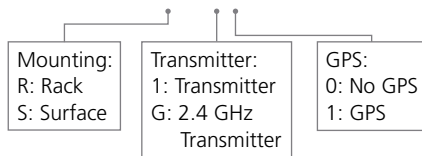

Sapling SMA 5000 Series Ordering Info

Ordering Information:

SMA 5000 Series Master Clock: SMA-5X0-XX00-1

SMA 5000 Series Software Upgrade to (S)NTP Server: SMA-000-SERV-0

Examples:

SMA-5R0-1000-1: Sapling SMA 5000 Series TalkBack Master Clock with 900 MHz Transmitter, Rack Mount & Wall Mount Antenna

SMA-5S0-G100-1: Sapling SMA 5000 Series TalkBack Master Clock with 2.4 GHz Transmitter & GPS, Surface Wall Mount