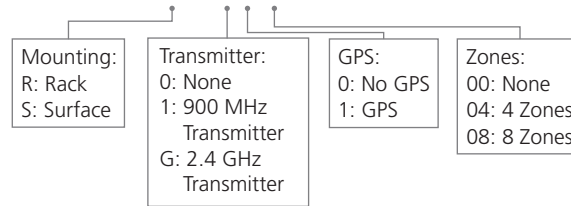

Sapling SMA 3000 Series Ordering Info

Ordering Information:

SMA 6000 Series Master Clock: **SMA-3X0-XXXX-1**

SMA 3000 Series Software Upgrade to (S)NTP Server: **SMA-000-SERV-0**

Prescheduled Countdown Feature*: **SMA-000-CDOW-0**

*Compatible when using digital secondary clocks for prescheduled countdowns in a Sapling 2-Wire, Wireless, or TalkBack System.

Examples:

SMA-3R0-1004-1: Sapling SMA 3000 Series Master Clock with 900 MHz Transmitter, 4 Programmable Relays/Zones, Rack Mount & Wall Mount Antenna