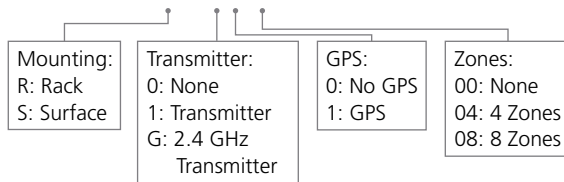

Sapling SMA 3000 Series Ordering Info

Ordering Information:

SMA 3000 Series Master Clock: SMA-3X0-XXXX-1

SMA 3000 Series Software Upgrade to (S)NTP Server: SMA-000-SERV-0

Countdown Feature (for digital clocks with relays): SMA-000-CDOW-0

Examples:

SMA-3R0-0008-1: Sapling SMA 3000 Series Master Clock, Rack Mount, 8 Programmable Relays/Zones

SMA-3R0-1104-1: Sapling SMA 3000 Series Master Clock with a Transmitter & GPS, Rack Mount & Wall Mount Antenna, 4 Programmable Relays/Zones