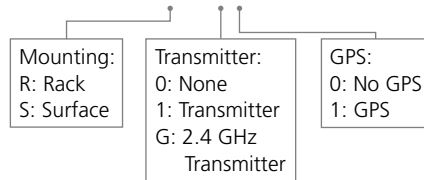

Sapling SMA 2000 Series Ordering Info

Ordering Information:

SMA 2000 Series Master Clock: SMA-2X0-XX00-1

SMA 2000 Series Software Upgrade to (S)NTP Server: SMA-000-SERV-0

Examples:

SMA-2R0-0100-1: Sapling SMA 2000 Series Master Clock & GPS, Rack Mount

SMA-2S0-G000-1: Sapling SMA 2000 Series Master Clock with 2.4 GHz Transmitter, Surface Mount Wall Mount