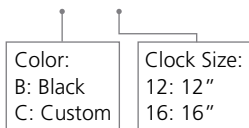

### Ordering Information:

SAT(G) Series Wireless Round Clock: SAT(G)-XXS-XXR-X-XX

Double Mount Housing: SAH-1XD-XXR-0

**Note:** Purchasing double mounted round analog clocks will require two clocks using the clock part number and one double mount housing using the part number above.