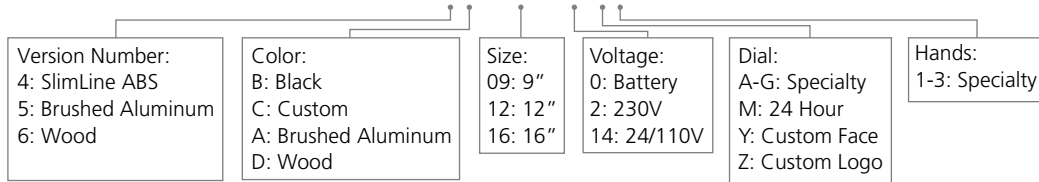

## Sapling Analog TalkBack Ordering Info

### Ordering Information:

SAT(G) Series Wireless Round Clock: SAT(G)-XXS-XXR-X-XX

Double Mount Housing: SAH-1XD-XXR-0

**Note:** Purchasing double mounted round analog clocks will require two clocks using the clock part number and one double mount housing using the part number above.