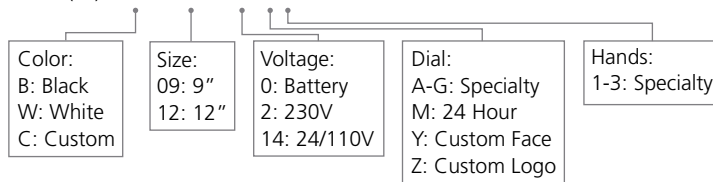

Ordering Information:

SAT(G) Series Wireless Square Clock: SAT(G)-4XS-XXS-X-XX