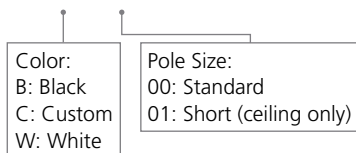

### Ordering Information:

SAT(G) Series Wireless Square Clock: SAT(G)-4XS-XXS-X-XX

Double Mount Pole: SAB-1XD-XXS-0

**Note:** Purchasing double mounted round analog clocks will require two clocks using the clock part number and one double mount housing using the part number above.