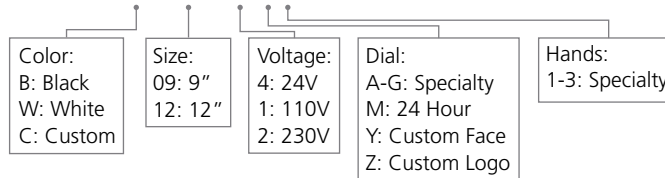

Ordering Information:

SAM Series Wired Square Clock: SAM-4XS-XXS-X-XX