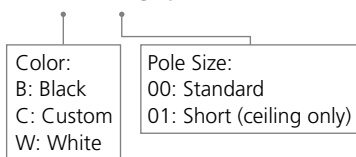

Double Mount Pole: SAB-1XD-XXS-0