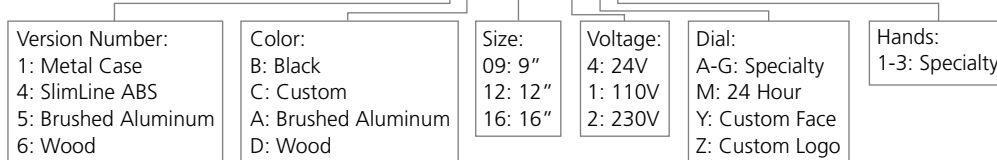

Sapling Analog Wired Ordering Info

Ordering Information:

SAM Series Wired Round Clock: SAM-XXS-XXR-X-XX

Double Mount Housing: SAX-XXD-XXR-0(M)

Note: Purchasing double mounted round analog clocks will require two clocks using the clock part number and one double mount housing using the part number above.

Note: (M) is only used with the Standard Adapter.

*Note: SlimLine and Aluminum clocks use the SlimLine Adapter.

Examples:

SAM-6DS-09R-4: Sapling Analog, Wired SAM, 9" Round, 24V, Surface Wall Mount, Solid Cherry Wood Frame, Supports: 2-Wire Digital & Sync Wire Protocols