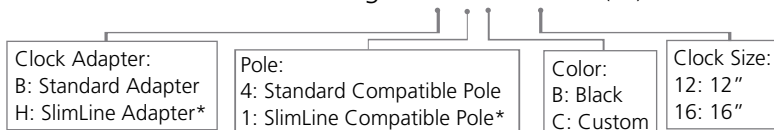

Sapling Analog Wired Ordering Info

Ordering Information:

SAM Series Wired Round Clock: SAM-XXS-XXR-X-XX

Double Mount Housing: SAX-XXD-XXR-0(M)

Note: Purchasing double mounted round analog clocks will require two clocks using the clock part number and one double mount housing using the part number above.

Note: (M) is only used with the Standard Adapter.

*Note: SlimLine and Aluminum clocks use the SlimLine Adapter.

Examples:

SAM-6DS-09R-4: Sapling Analog, Wired SAM, 9" Round, 24V, Surface Wall Mount, Solid Cherry Wood Frame, Supports: 2-Wire Digital & Sync Wire Protocols