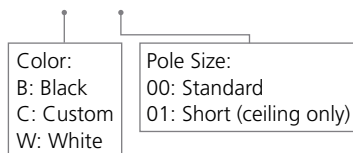

### Ordering Information:

SAL(G) Series Wireless Square Clock: SAL(G)-4XS-XXS-X-XX

Double Mount Pole: SAB-1XD-XXS-0

**Note:** Purchasing double mounted round analog clocks will require two clocks using the clock part number and one double mount housing using the part number above.