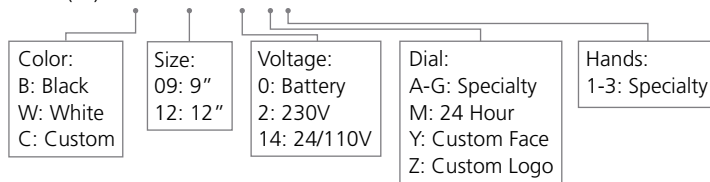

Ordering Information:

SAL(G) Series Wireless Square Clock: SAL(G)-4XS-XXS-X-XX