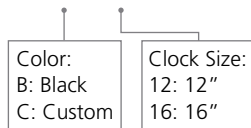

### Ordering Information:

SAL(G) Series Wireless Round Clock: SAL(G)-XXS-XXR-X-XX

Double Mount Housing: SAH-1XD-XXR-0

**Note:** Purchasing double mounted round analog clocks will require two clocks using the clock part number and one double mount housing using the part number above.