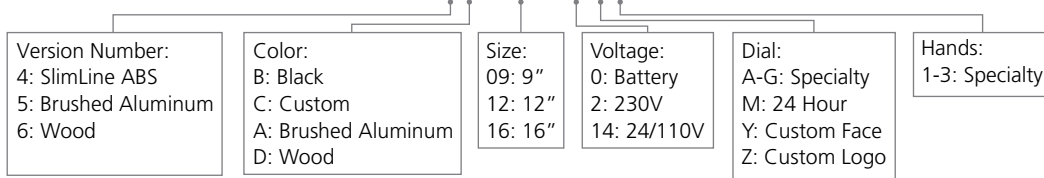

## Sapling Analog Wireless Ordering Info

### Ordering Information:

SAL(G) Series Wireless Round Clock: SAL(G)-XXS-XXR-X-XX

Double Mount Housing: SAH-1XD-XXR-0

**Note:** Purchasing double mounted round analog clocks will require two clocks using the clock part number and one double mount housing using the part number above.