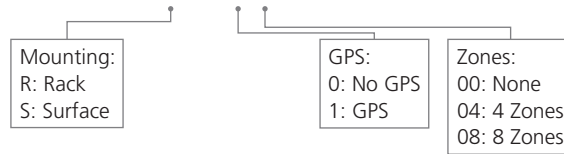

*Synchronized Clock Systems*

### Ordering Information:

NTP 8000 Series Master Clock: **NTP-8X0-0XXX-1**

Prescheduled Countdown Feature\*: **SMA-000-CDOW-0**

\*Compatible when using digital secondary clocks for prescheduled countdowns in a Sapling 2-Wire, Wireless, or TalkBack System.