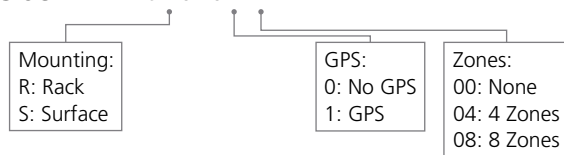

Sapling NTP 8000 Series Ordering Info

Ordering Information:

NTP 8000 Series Master Clock: NTP-8X0-0XXX-1

Countdown Feature (for digital clocks with relays): NTP-000-CDOW-0

Examples:

NTP-8R0-0104-1: Sapling NTP 8000 Series Master Clock, GPS, Server Upgrade & Web Interface, Rack Mount, 4 Programmable Relays/Zones