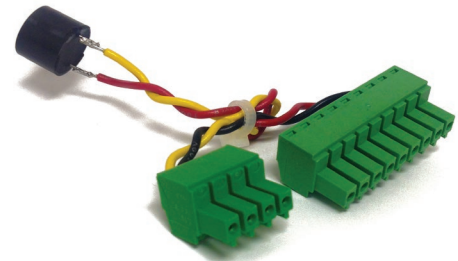

Elapsed Timer with a Buzzer

Sapling offers an Elapsed Timer solution consisting of a Sapling 3200 or 3300 digital clock that interfaces with an Elapsed Timer Control Panel. The control panel enables the user to command the digital clock to initiate a real-time count up or countdown, when not showing the time, at the push of a button.

* Buzzer measured at 85 decibels in an open-air environment.

In addition to the standard features of our Elapsed Timer, Sapling also offers a solution for audibly noting the end of a countdown with the purchase of an optional internal buzzer. Used in conjunction with a Sapling 3300 digital clock, the buzzer accessory (which is powered by the clock) is triggered when the Elapsed Timer reaches 00:00:00. The buzzer will produce an additional indication that the countdown has ended by creating an 85* decibel tone.

Please note that the buzzer accessory can only interface with a Sapling 3300 digital clock model.

After installing the optional buzzer in the digital clock, the user should program the relay that is activating the buzzer for the tone duration, which is selectable from 1 to 60 seconds.

For a Wired, Wireless or TalkBack Wireless 3300 digital clock, this and other settings must be configured using a USB Interface Cable accessory (Part Number: D-USB485-INTF-1). When using an IP 3300 Digital Clock, these settings must be programmed via the built-in web interface of each individual IP clock.