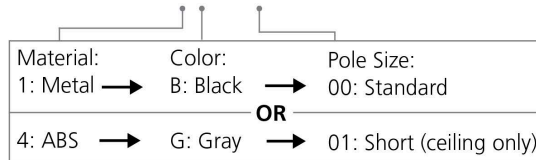

### Ordering Information:

SlimLine and Aluminum

Double Mount Housing: SAH-1XD-XXR-0

Standard ABS & Metal

Double Mount Housing: SAB-XXD-XXR-0M

Square Analog & Digital Double Mount Pole: SAB-XXD-XXS-0

Examples: