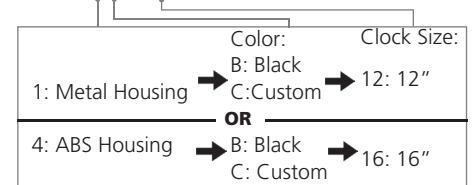

### Ordering Information:

SlimLine and Aluminum

Double Mount Housing: SAH-1XD-XXR-0

Standard ABS & Metal

Double Mount Housing: SAB-XXD-XXR-0M

Square Analog & Digital Double Mount Pole: SAB-XXD-XXS-0

Examples: