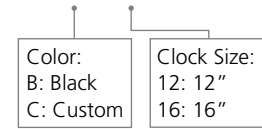

Sapling Double Mount Housing/Pole Ordering Info

Ordering Information:

SlimLine and Aluminum

Double Mount Housing: SAH-1XD-XXR-0

Standard ABS & Metal

Double Mount Housing: SAB-4XD-XXR-0M

Square Analog & Digital Double Mount Pole: SAB-1XD-XXS-0