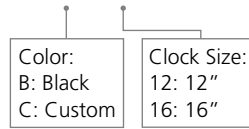

Sapling Double Mount Housing/Pole Ordering Info

Ordering Information:

SlimLine and Aluminum

Double Mount Housing: SAH-1XD-XXR-0

Standard ABS & Metal

Double Mount Housing: SAB-4XD-XXR-0M

Square Analog & Digital Double Mount Pole: SAB-1XD-XXS-0