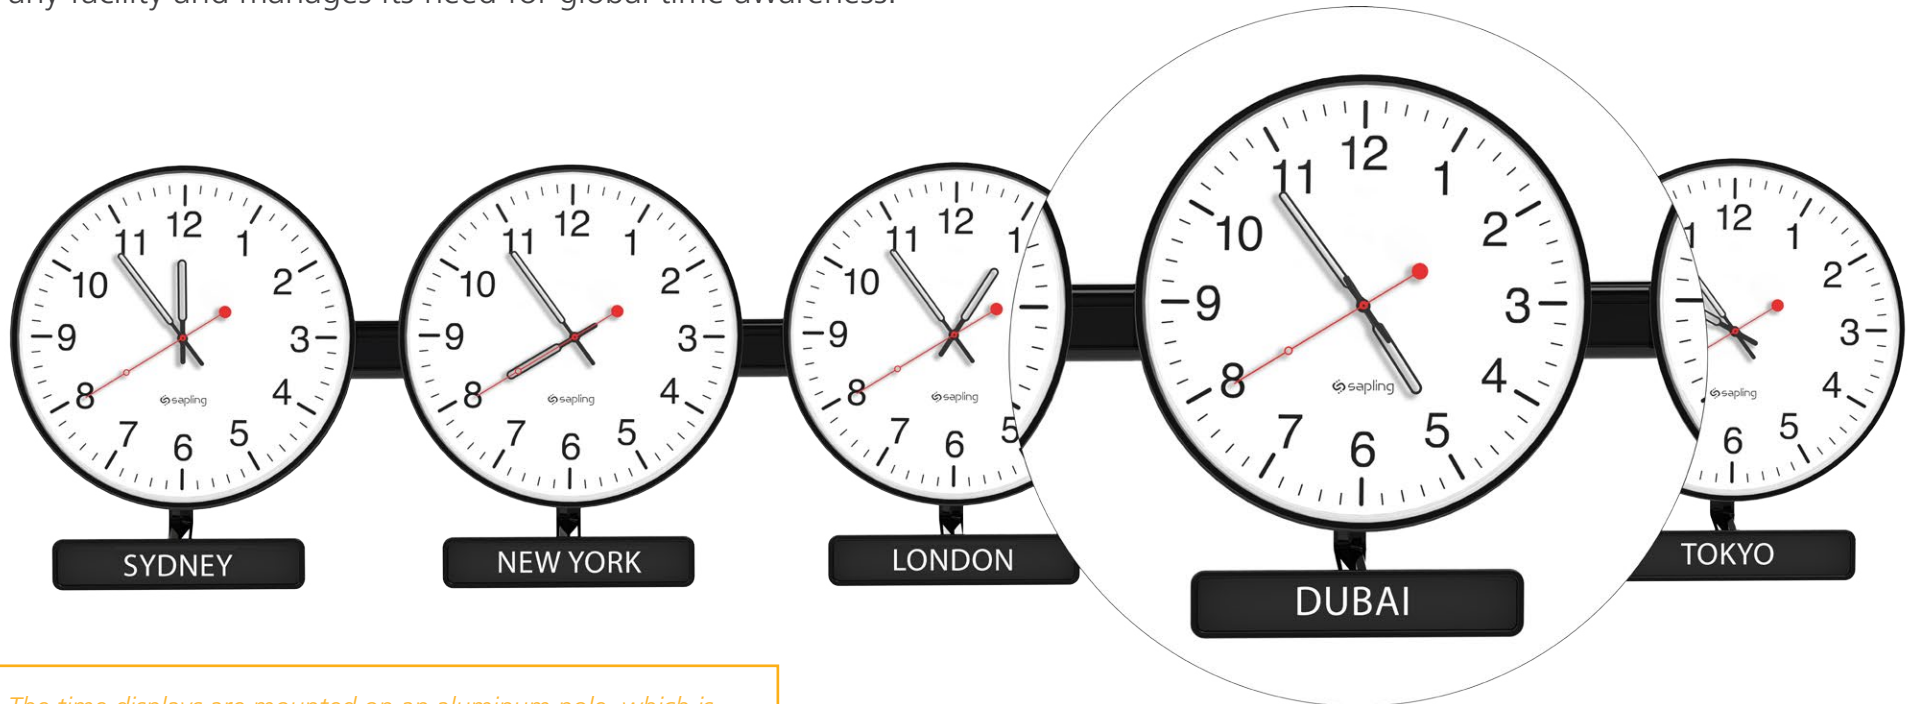

# TIME ZONE CLOCKS

*here, there, everywhere*

---

# Sapling Time Zone Clocks

The Sapling Time Zone Clock displays accurate time for desired locations around the world.

Time Zone Clocks are ideal for many types of facilities including: corporate offices, public trading companies, airports, train/bus terminals, hotels, conference rooms and logistical and freight companies. A Sapling Time Zone Clock seamlessly integrates into any facility and manages its need for global time awareness.

*The time displays are mounted on an aluminum pole, which is then mounted on the wall. Below each clock is a nameplate that displays the time zone for each individual clock.*

*Sapling Time Zone Clock made with five 4.0" (each digit height),  
4 digit digital clocks with red displays*