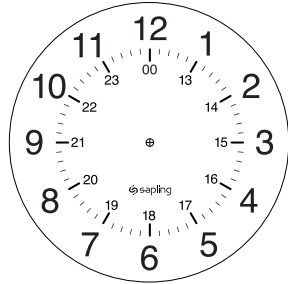

Analog clocks may be round or square and are offered in various sizes, dial styles and hand designs

SHAPE

DIALS

dial m

STANDARD DIALS

HANDS

STANDARD HANDS