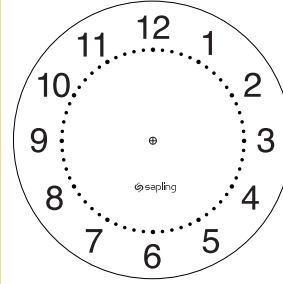

Analog clocks may be round or square and are offered in various sizes, dial styles and hand designs

SHAPE

DIALS

dial a

STANDARD DIALS

HANDS

STANDARD HANDS